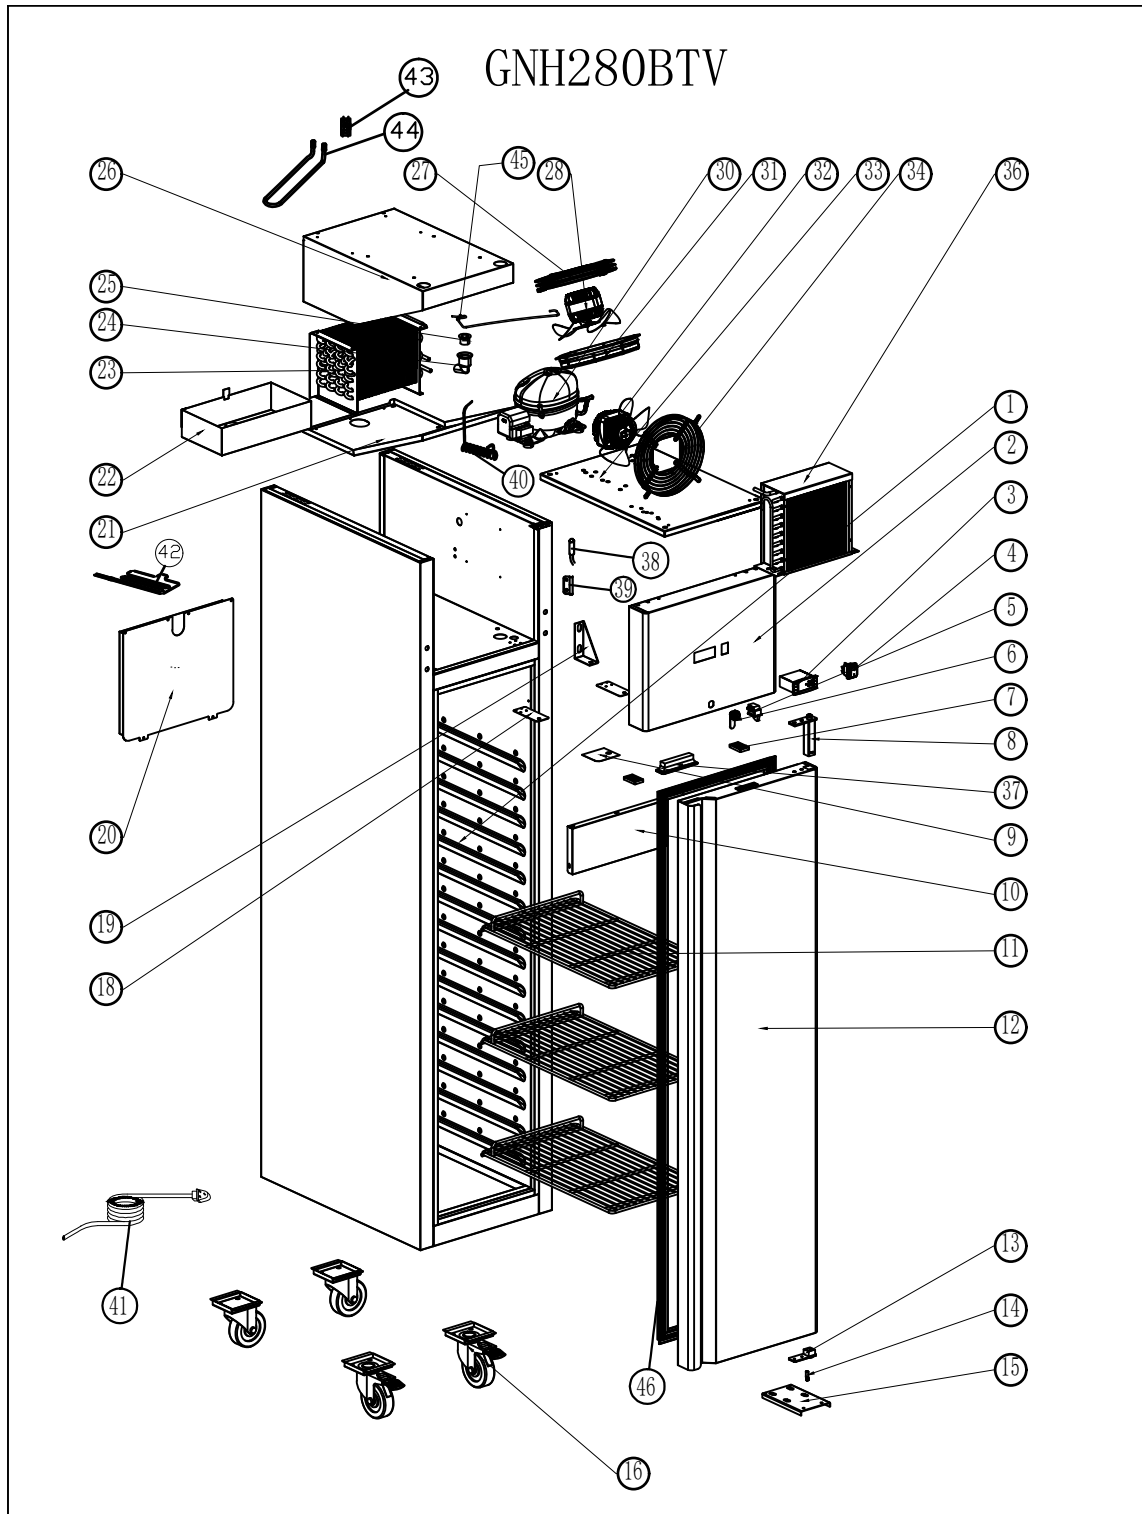

GNH280BTV

GNH280BTV spare part list

	SANTA SUK	Name	Unit
1	SKC-0-010-0357-0	Body	1
2	SKC-2-011-0576-0	Front Panel	1
3	SKC-4-030-0066-0	Thermostat	1
4	SKC-4-050-0001-0	Power Switch	1
5	SKC-4-050-0005-0	Door Switch	1
6	SKC-2-170-0081-0	Lock	1
7	SKC-2-110-0331-0	Panel Blocks	2
8	SKC-2-160-0600-0	Door Spring	1
9	SKC-2-011-0617-0	Hinge Baffle	1
10	SKC-2-010-0250-0	Internal Cabinet Baffle	1
11	SKC-2-120-0244-0	Shelf	3
12	SKC-0-010-0354-0	Door	1
13	SKC-2-110-0353-0	Door Hinge Bushing	1
14	SKC-2-170-0211-0	Hinge Axis	1
15	SKC-2-001-0385-0	DOWN HINGE/RIGHT	1
16	SKC-2-140-0037-0	Wheels With Brake	2
	SKC-2-140-0038-0	Wheels	2
19	SKC-2-001-0153-0	UP HINGE/RIGHT	1
20	SKC-0-010-0346-0	External Water Tray	1
21	SKC-2-011-0575-0	Fan Panel	1
22	SKC-2-010-0254-0	Evaporator Drip Tray	1
23	SKC-2-101-0189-0	Evaporator	1
24	SKA-2-110-0272-0	Drain Pipe Nut	1
25	SKA-2-110-0273-0	Drain Pipe Bolt	1
26	SKC-2-011-0574-0	Evaporator Mounting Plate	1
27	SKC-2-120-0041-0	Evaporator Fan Grill	1
28	SKC-4-001-0063-0	Motor	1
30	SKC-4-040-0261-0	Compressor	1
31	SKC-2-110-0871-0	Fan Grill- Outer	1
32	SKC-4-001-0024-0	Condenser Fan (With Fan Blade)	1
33	SKC-2-002-0896-0	UNIT BOARD	1
34	SKC-2-120-0041-0	Condenser Fan Grill	1
36	SKC-2-102-0075-0	CONDENSOR	1
37	SKC-4-050-0056-0	LED Light	1
38	SKC-4-030-0006-0	SENSOR	2
39	SKC-2-002-0036-0	PROBE PADDING	1
40	SKC-2-104-0467-0	EVAPORATOR PIPE	1
41	SKC-4-010-0080-0	Power Core	1
42	SKC-4-020-0045-0	Water Box Heating Element	1
43	SKC-4-060-0001-0	Defrost Protector	1
44	SKC-4-020-0274-0	DEFROST HEATING ELEMENT	1
45	SKC-2-170-0034-0	Retaining Ring	2