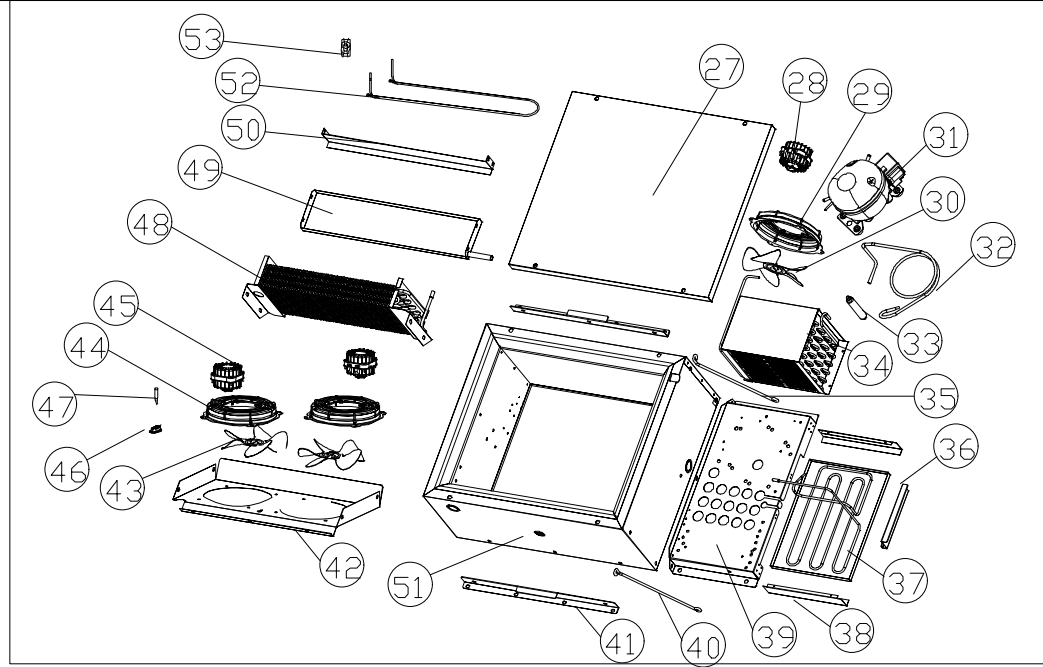

# GNH1260BT-PT

**GNH1260BT-PT spare part list**

	SANTA SUK	Name	Unit
1	SKC-0-010-0464-0	Body	1
2	SKC-0-010-0462-0	Door	1
3	SKC-2-110-0991-0	Door Seal	2
4	SKC-2-170-0410-0	Self-Closing Hinge	2
5	SKC-2-011-0706-0	UP HINGE/left	1
6	SKC-2-010-0330-0	GUIDE RAIL right	6
7	SKC-2-010-0329-0	GUIDE RAIL left	6
8	SKC-0-010-0461-0	Door-right	1
9	SKC-4-030-0066-0	thermostat	1
10	SKC-4-050-0001-0	Power Switch	1
11	SKC-2-170-0081-0	Door lock	2
13	SKC-2-011-1091-0	UP HINGE/RIGHT	1
14	SKC-2-130-0217-0	front panel	1
15	SKC-2-120-0250-0	shelf	6
16	SKC-2-010-0325-0	shelf support rear	1
17	SKC-2-010-0324-0	shelf support	6
18	SKC-0-010-0465-0	Foamed Center Beam	1
19	SKC-2-140-0037-0	Wheels With Brake	2
19	SKC-2-140-0038-0	Wheels	2
20	SKC-2-110-0353-0	Door Hinge Bushing	2
21	SKC-2-170-0211-0	hinge axis	2
22	SKC-2-001-0385-0	DOWN HINGE/RIGHT	2
24	SKC-2-011-0707-0	Fan Cover Plate	1
25	SKC-4-010-0080-0	Power Cord	1
26	SKC-0-010-0457-0	Integrated Refrigeration Unit	1
27	SKC-0-010-0459-0	Foamed Top Cover	1
28	SKC-4-001-0073-0	Condenser Fan	1
29	SKC-2-110-0872-0	Condenser Fan Guard	1
30	SKC-2-105-0012-0	Condenser fan blade	1
31	SKC-4-040-0242-0	compressor	1
32	SKC-2-104-0637-0	Suction Line	1
33	SKC-2-103-0001-0	dry filter	1
34	SKC-2-102-0074-0	condenser	1
35	SKC-2-120-0610-0	Unit Wire Reinforcement (Right)	1
36	SKC-2-055-0791-0	Unit Handle	1
37	SKC-0-055-0166-0	Unit Water Tray	1
38	SKC-2-055-0790-0	Unit Water Tray Guide Rail	2
39	SKC-2-055-0789-0	unit board	1
40	SKC-2-120-0611-0	Unit Wire Reinforcement (Left)	1
41	SKC-2-011-0361-0	Evaporation Tray Mounting Bracket	2
42	SKC-2-055-0136-0	Evaporator Fan Mounting Plate	1
43	SKC-2-105-0012-0	Evaporator fan blade	2
44	SKC-2-110-0872-0	Evaporator fan grill	2
45	SKC-4-001-0073-0	Evaporator Fan	2
46	SKC-2-002-0036-0	Plastic Temperature Sensor Clip	1
47	SZT-4-030-0008-0	Sensor	2
48	SKC-2-101-0255-0	evaporator	1
49	SKC-0-055-0161-0	Evaporation Tray	1
50	SKC-2-055-0803-0	Evaporation Tray Lower Baffle	1
51	SKC-0-010-0458-0	Evaporation Tray Assembly	1