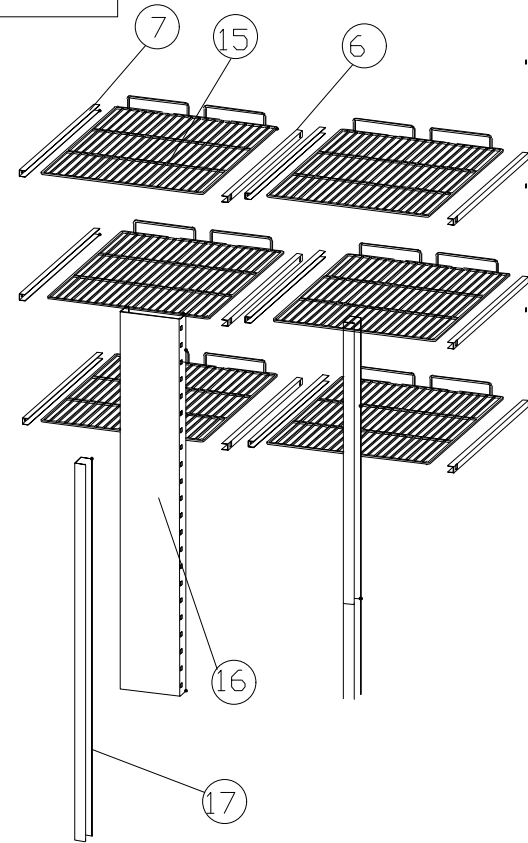

# GNH1260BT-PT

**GNH1260BT-PT spare part list**

	SANTA SUK	Name	Unit
1	SKC-0-010-0464-0	Body	1
2	SKC-0-010-0462-0	Door	1
3	SKC-2-110-0991-0	Door Seal	2
4	SKC-2-170-0410-0	Self-Closing Hinge	2
5	SKC-2-011-0706-0	UP HINGE/left	1
6	SKC-2-010-0330-0	GUIDE RAIL right	6
7	SKC-2-010-0329-0	GUIDE RAIL left	6
8	SKC-0-010-0461-0	Door-right	1
9	SKC-4-030-0066-0	thermostat	1
10	SKC-4-050-0001-0	Power Switch	1
11	SKC-2-170-0081-0	Door lock	2
13	SKC-2-011-1091-0	UP HINGE/RIGHT	1
14	SKC-2-130-0217-0	front panel	1
15	SKC-2-120-0250-0	shelf	6
16	SKC-2-010-0325-0	shelf support rear	1
17	SKC-2-010-0324-0	shelf support	6
18	SKC-0-010-0465-0	Foamed Center Beam	1
19	SKC-2-140-0037-0	Wheels With Brake	2
19	SKC-2-140-0038-0	Wheels	2
20	SKC-2-110-0353-0	Door Hinge Bushing	2
21	SKC-2-170-0211-0	hinge axis	2
22	SKC-2-001-0385-0	DOWN HINGE/RIGHT	2
24	SKC-2-011-0707-0	Fan Cover Plate	1
25	SKC-4-010-0080-0	Power Cord	1
26	SKC-0-010-0457-0	Integrated Refrigeration Unit	1
27	SKC-0-010-0459-0	Foamed Top Cover	1
28	SKC-4-001-0073-0	Condenser Fan	1
29	SKC-2-110-0872-0	Condenser Fan Guard	1
30	SKC-2-105-0012-0	Condenser fan blade	1
31	SKC-4-040-0242-0	compressor	1
32	SKC-2-104-0637-0	Suction Line	1
33	SKC-2-103-0001-0	dry filter	1
34	SKC-2-102-0074-0	condenser	1
35	SKC-2-120-0610-0	Unit Wire Reinforcement (Right)	1
36	SKC-2-055-0791-0	Unit Handle	1
37	SKC-0-055-0166-0	Unit Water Tray	1
38	SKC-2-055-0790-0	Unit Water Tray Guide Rail	2
39	SKC-2-055-0789-0	unit board	1
40	SKC-2-120-0611-0	Unit Wire Reinforcement (Left)	1
41	SKC-2-011-0361-0	Evaporation Tray Mounting Bracket	2
42	SKC-2-055-0136-0	Evaporator Fan Mounting Plate	1
43	SKC-2-105-0012-0	Evaporator fan blade	2
44	SKC-2-110-0872-0	Evaporator fan grill	2
45	SKC-4-001-0073-0	Evaporator Fan	2
46	SKC-2-002-0036-0	Plastic Temperature Sensor Clip	1
47	SZT-4-030-0008-0	Sensor	2
48	SKC-2-101-0255-0	evaporator	1
49	SKC-0-055-0161-0	Evaporation Tray	1
50	SKC-2-055-0803-0	Evaporation Tray Lower Baffle	1
51	SKC-0-010-0458-0	Evaporation Tray Assembly	1