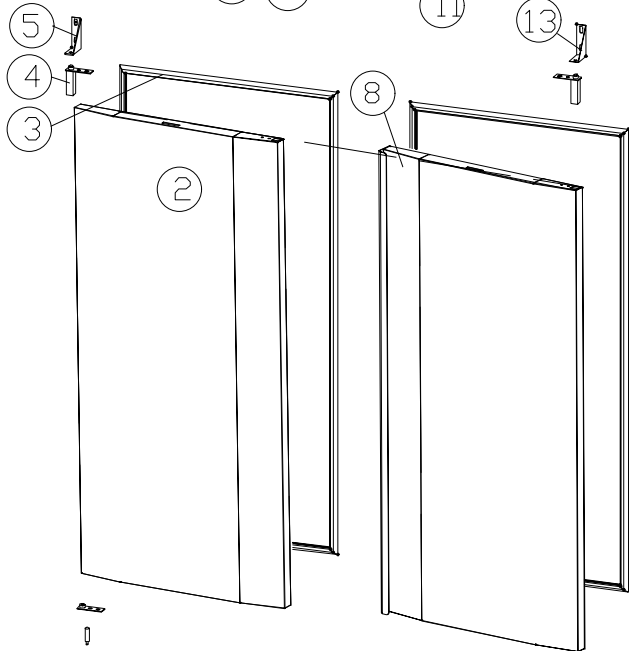

# GNH1260BT-PT

**GNH1260BT-PT spare part list**

	SANTA SUK	Name	Unit
1	SKC-0-010-0464-0	Body	1
2	SKC-0-010-0462-0	Door	1
3	SKC-2-110-0991-0	Door Seal	2
4	SKC-2-170-0410-0	Self-Closing Hinge	2
5	SKC-2-011-0706-0	UP HINGE/left	1
6	SKC-2-010-0330-0	GUIDE RAIL right	6
7	SKC-2-010-0329-0	GUIDE RAIL left	6
8	SKC-0-010-0461-0	Door-right	1
9	SKC-4-030-0066-0	thermostat	1
10	SKC-4-050-0001-0	Power Switch	1
11	SKC-2-170-0081-0	Door lock	2
13	SKC-2-011-1091-0	UP HINGE/RIGHT	1
14	SKC-2-130-0217-0	front panel	1
15	SKC-2-120-0250-0	shelf	6
16	SKC-2-010-0325-0	shelf support rear	1
17	SKC-2-010-0324-0	shelf support	6
18	SKC-0-010-0465-0	Foamed Center Beam	1
19	SKC-2-140-0037-0	Wheels With Brake	2
19	SKC-2-140-0038-0	Wheels	2
20	SKC-2-110-0353-0	Door Hinge Bushing	2
21	SKC-2-170-0211-0	hinge axis	2
22	SKC-2-001-0385-0	DOWN HINGE/RIGHT	2
24	SKC-2-011-0707-0	Fan Cover Plate	1
25	SKC-4-010-0080-0	Power Cord	1
26	SKC-0-010-0457-0	Integrated Refrigeration Unit	1
27	SKC-0-010-0459-0	Foamed Top Cover	1
28	SKC-4-001-0073-0	Condenser Fan	1
29	SKC-2-110-0872-0	Condenser Fan Guard	1
30	SKC-2-105-0012-0	Condenser fan blade	1
31	SKC-4-040-0242-0	compressor	1
32	SKC-2-104-0637-0	Suction Line	1
33	SKC-2-103-0001-0	dry filter	1
34	SKC-2-102-0074-0	condenser	1
35	SKC-2-120-0610-0	Unit Wire Reinforcement (Right)	1
36	SKC-2-055-0791-0	Unit Handle	1
37	SKC-0-055-0166-0	Unit Water Tray	1
38	SKC-2-055-0790-0	Unit Water Tray Guide Rail	2
39	SKC-2-055-0789-0	unit board	1
40	SKC-2-120-0611-0	Unit Wire Reinforcement (Left)	1
41	SKC-2-011-0361-0	Evaporation Tray Mounting Bracket	2
42	SKC-2-055-0136-0	Evaporator Fan Mounting Plate	1
43	SKC-2-105-0012-0	Evaporator fan blade	2
44	SKC-2-110-0872-0	Evaporator fan grill	2
45	SKC-4-001-0073-0	Evaporator Fan	2
46	SKC-2-002-0036-0	Plastic Temperature Sensor Clip	1
47	SZT-4-030-0008-0	Sensor	2
48	SKC-2-101-0255-0	evaporator	1
49	SKC-0-055-0161-0	Evaporation Tray	1
50	SKC-2-055-0803-0	Evaporation Tray Lower Baffle	1
51	SKC-0-010-0458-0	Evaporation Tray Assembly	1