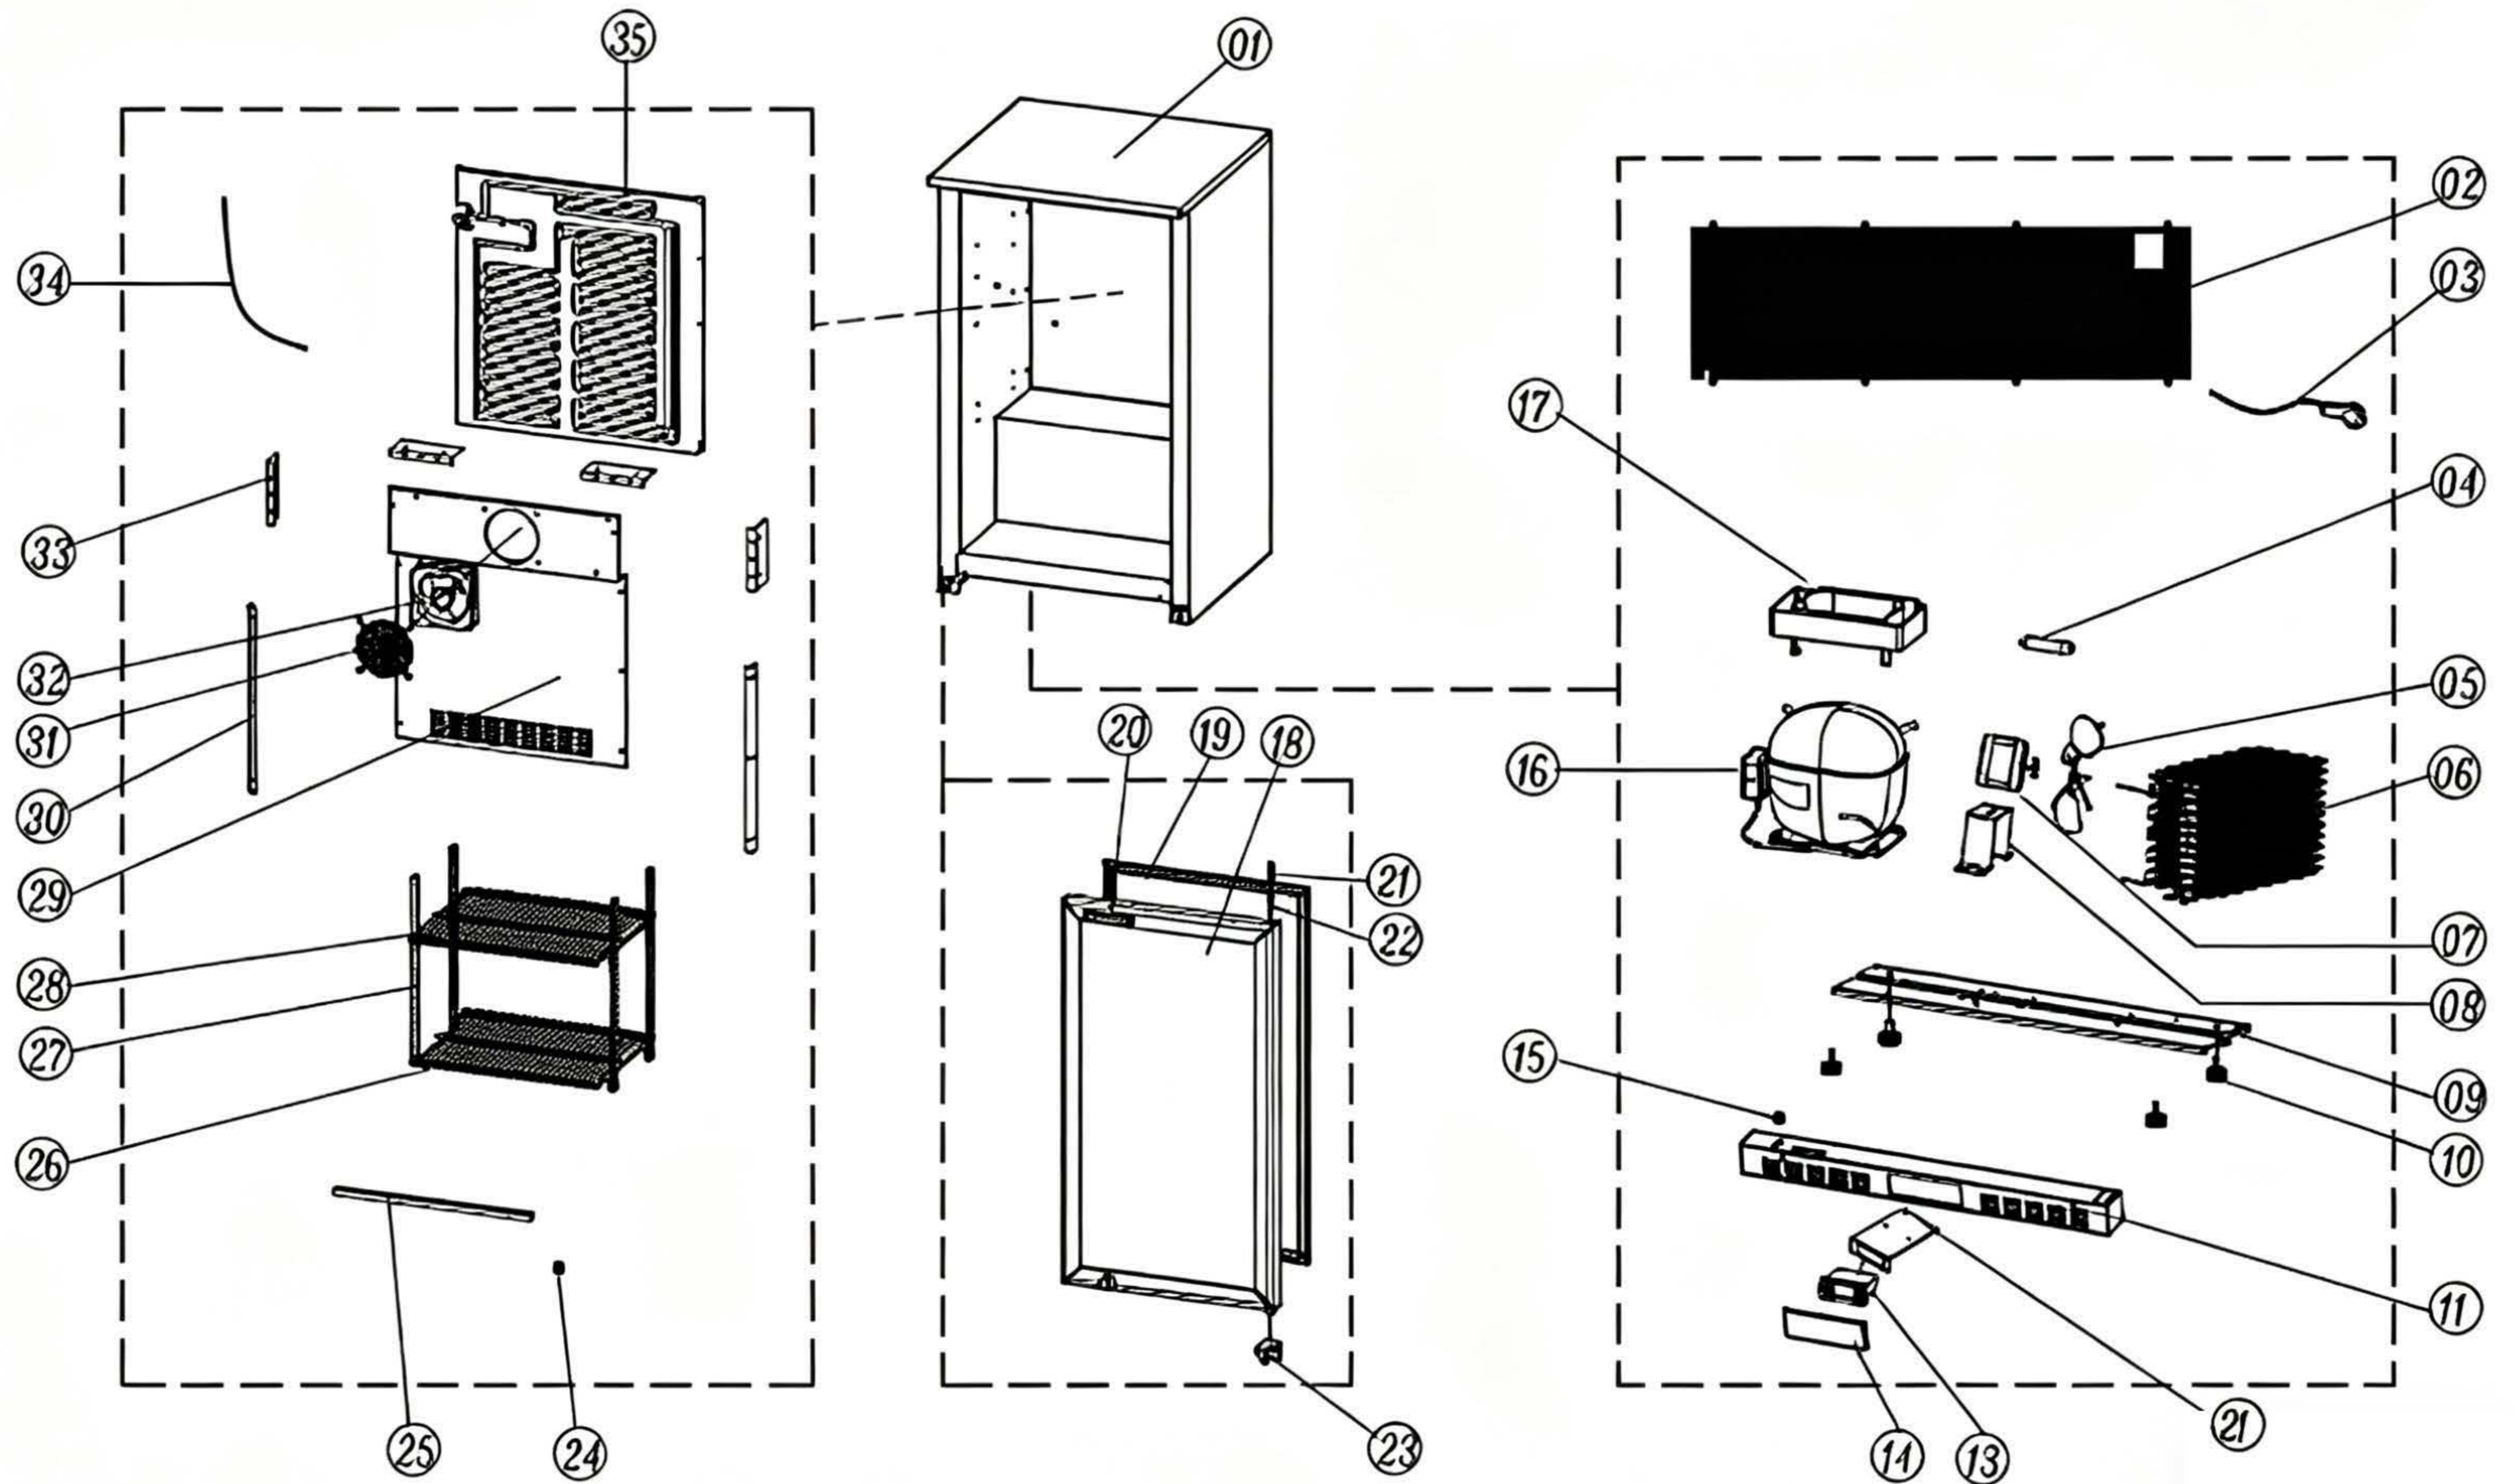

EXPLODED VIEW OF BBS13/130L

BBS-130HA spare part list

No.	SANTA SUK	Name
1	XBB-0-010-0027-0	Body
2	XBB-2-012-0004-0	Mech Cover
3	XBB-4-002-0025-0	Power Cord
4	XBB-5-004-0002-0	Filer Drier
5	XHF-4-009-0001-0	Fan Blade
6	XBB-5-002-0002-0	Condensor
7	XBB-4-001-0001-0	Condensor Fan
8	XBB-2-008-0033-3	Unit Board Support
9	XBB-2-008-0032-3	Unit Board
10	XBB-2-017-0001-0	Adjustable Feet
11	XBB-2-008-0043-3	Air Flow Conduct Board
12	XBB-2-008-0036-3	Thermostate Box
13	SCG-4-004-0015-0	Thermostate
14	XBB-6-003-0006-0	Thermostate Cover
15	XBB-2-017-0002-0	Door Support
16	XBB-4-005-0001-0	Compressor
17	XBB-2-011-0001-0	Water Box
18	XBB-2-018-0024-0	Glass Door
19	XBB-2-011-0036-0	Gasket
20	XKA-2-016-0012-0	Door Handle
21	XBB-2-011-0025-0	Bushing
22	XBB-2-009-0003-0	Up Hinge Axis
23	XBB-2-008-0073-0	Down Hinge/Right
24	XBB-4-006-0001-0	Lamp Switch
25	XBB-4-006-0004-0	Lamp Strip
26	XBB-2-012-0002-0	Shelf
27	XBB-2-009-0001-0	Shelf Support
28	XBB-2-009-0006-0	Shelf Clip
29	XBB-2-008-0038-4	Evaporator Cover
30	XBB-2-008-0005-5	Long Support
31	XBB-2-015-0001-0	Guard Grills
32	XBB-4-001-0002-0	Evaporator Fan
33	XBB-2-008-0004-5	Short Support
34	XBB-4-004-0001-0	Sensor
35	XHF-4-009-0001-0	Evaporator