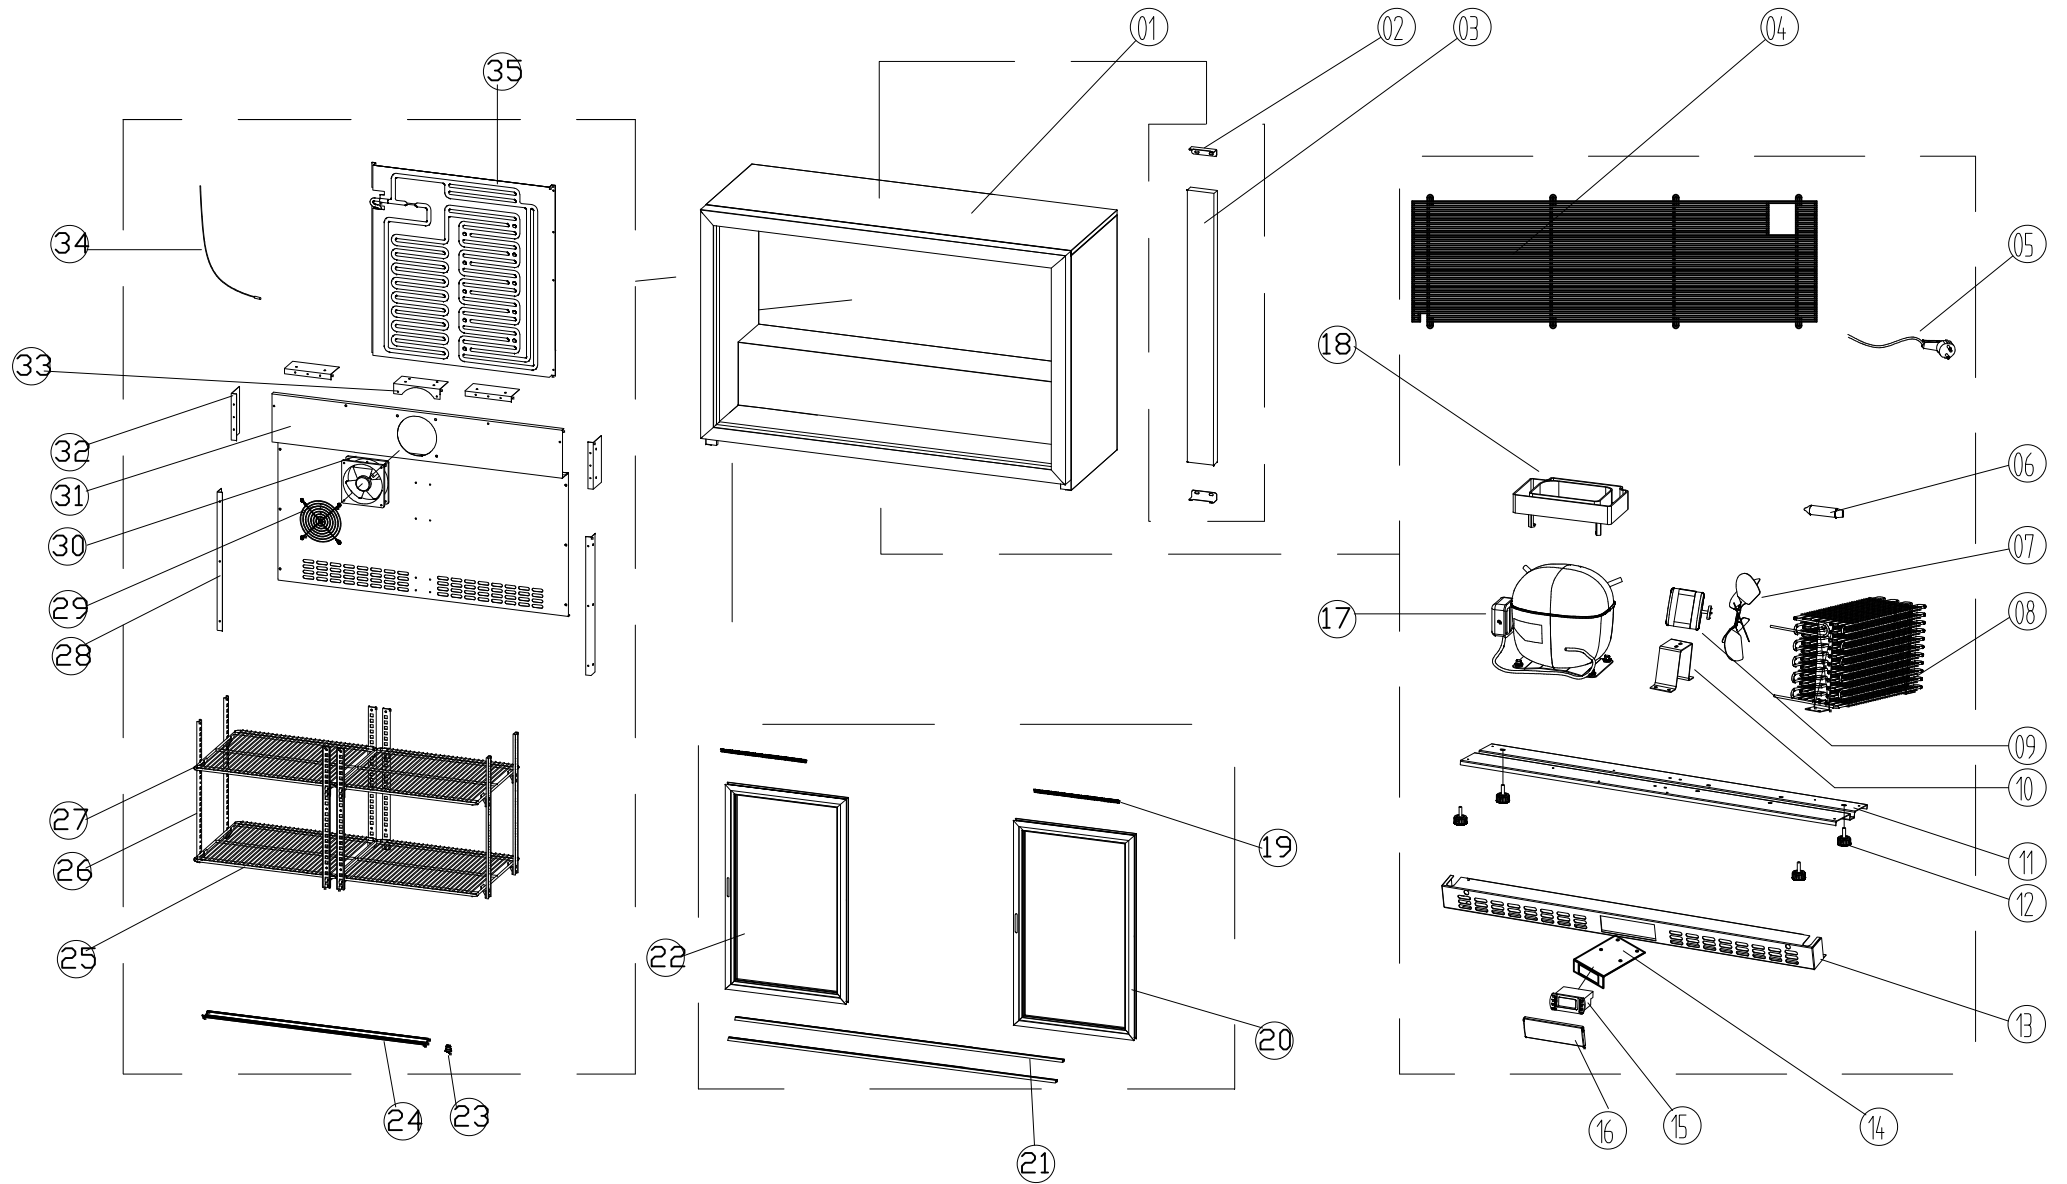

EXPLODED VIEW OF BBD23/230S

GNH550BT-PT spare part list

No.	SANTA SUK	Name
1	XBB-0-010-0024-0	Body
2	XBB-2-008-0001-1	Mullion Fixing
3	XBB-0-010-0031-0	Mullion
4	XBB-2-012-0005-0	Mech Cover
5	XBB-4-002-0022-0	Power Cord
6	XBB-5-004-0002-0	Filer Drier
7	XHF-4-009-0001-0	Fan Blade
8	XBB-5-002-0001-0	Condenser
9	XBB-4-001-0003-0	Condenser Fan
10	XBB-2-008-0033-3	Unit Board Support
11	XBB-2-008-0031-3	Unit Board
12	XBB-2-017-0001-0	Adjustable Feet
13	XBB-2-008-0047-3	Front Panel
14	XBB-2-008-0036-3	Thermostat Box
15	SCG-4-004-0015-0	Thermostat
16	XBB-6-003-0005-0	Thermostat Cover
19	XBB-4-005-0001-0	Compressor
18	XBB-2-011-0001-0	Water Box
19	XBB-2-019-0006-0	Spring
20	XBB-2-018-0009-0	Glass Door
21	XBB-2-016-0002-0	Door Guide
22	XBB-2-018-0010-0	Door Stoper
23	XBB-4-006-0001-0	Lamp Switch
24	XBB-4-006-0003-0	Lamp Strip
25	XBB-2-012-0001-0	Shelf
26	XBB-2-009-0001-0	Shelf Support
27	XBB-2-009-0006-0	Shelf Clip
28	XBB-2-008-0005-5	Long Support
29	XKA-2-015-0001-0	Guard Grills
30	SCG-4-001-0009-0	Evaporator Fan
31	XBB-2-008-0039-4	Evaporator Cover
32	XBB-2-008-0004-5	Short Support
33	XBB-2-008-0003-2	Evaporator Support
34	XBB-4-004-0001-0	Sensor
35	XBB-5-001-0001-0	Evaporator